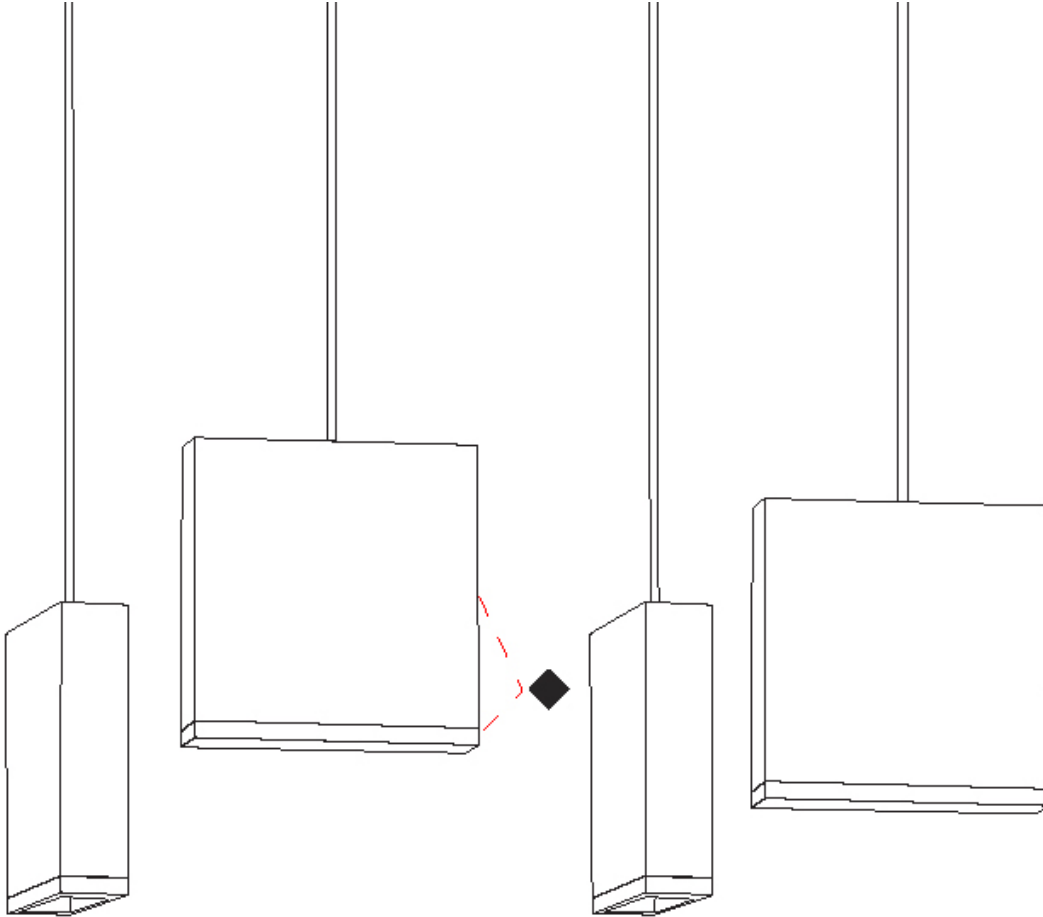

MATCH 4 LIGHT SUSPENSION

D101470-

PROJECT	_____
TYPE	_____
SPECIFIER	_____
QUANTITY	_____
DATE	_____

D